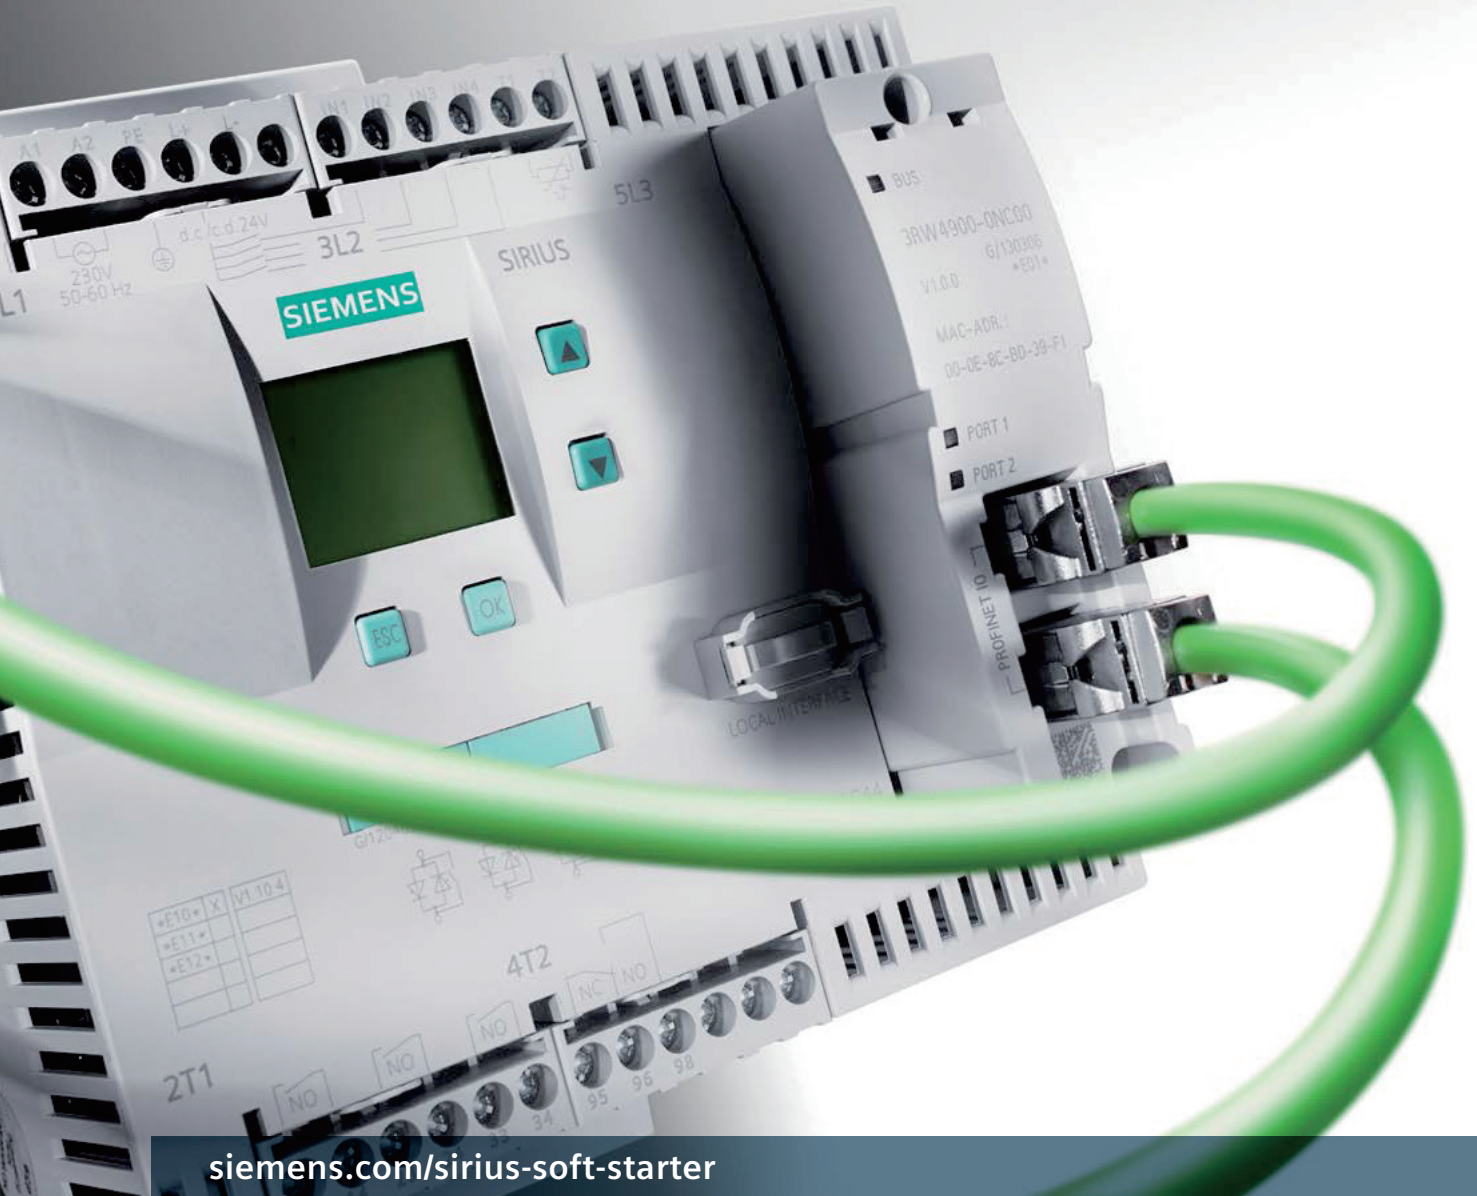

www.supermoon.hk

siemens.com/sirius-soft-starter

SIRIUS Soft Starters

Protection of motors and mechanics, reduced load on the mains

Answers for industry.

Today, three-phase motors serve as the ultimate drive concept. Yet, for many cases, direct starting or wye-delta starting may not always be the best solution. Annoying side effects such as mechanical impact in the machine or voltage drops in the line supply frequently occur. With SIRIUS soft starters, these problems are a thing of the past. This seamless range offers a suitable soft alternative for almost

ERROR: stackunderflow
OFFENDING COMMAND: exch

STACK:

/_ct_na