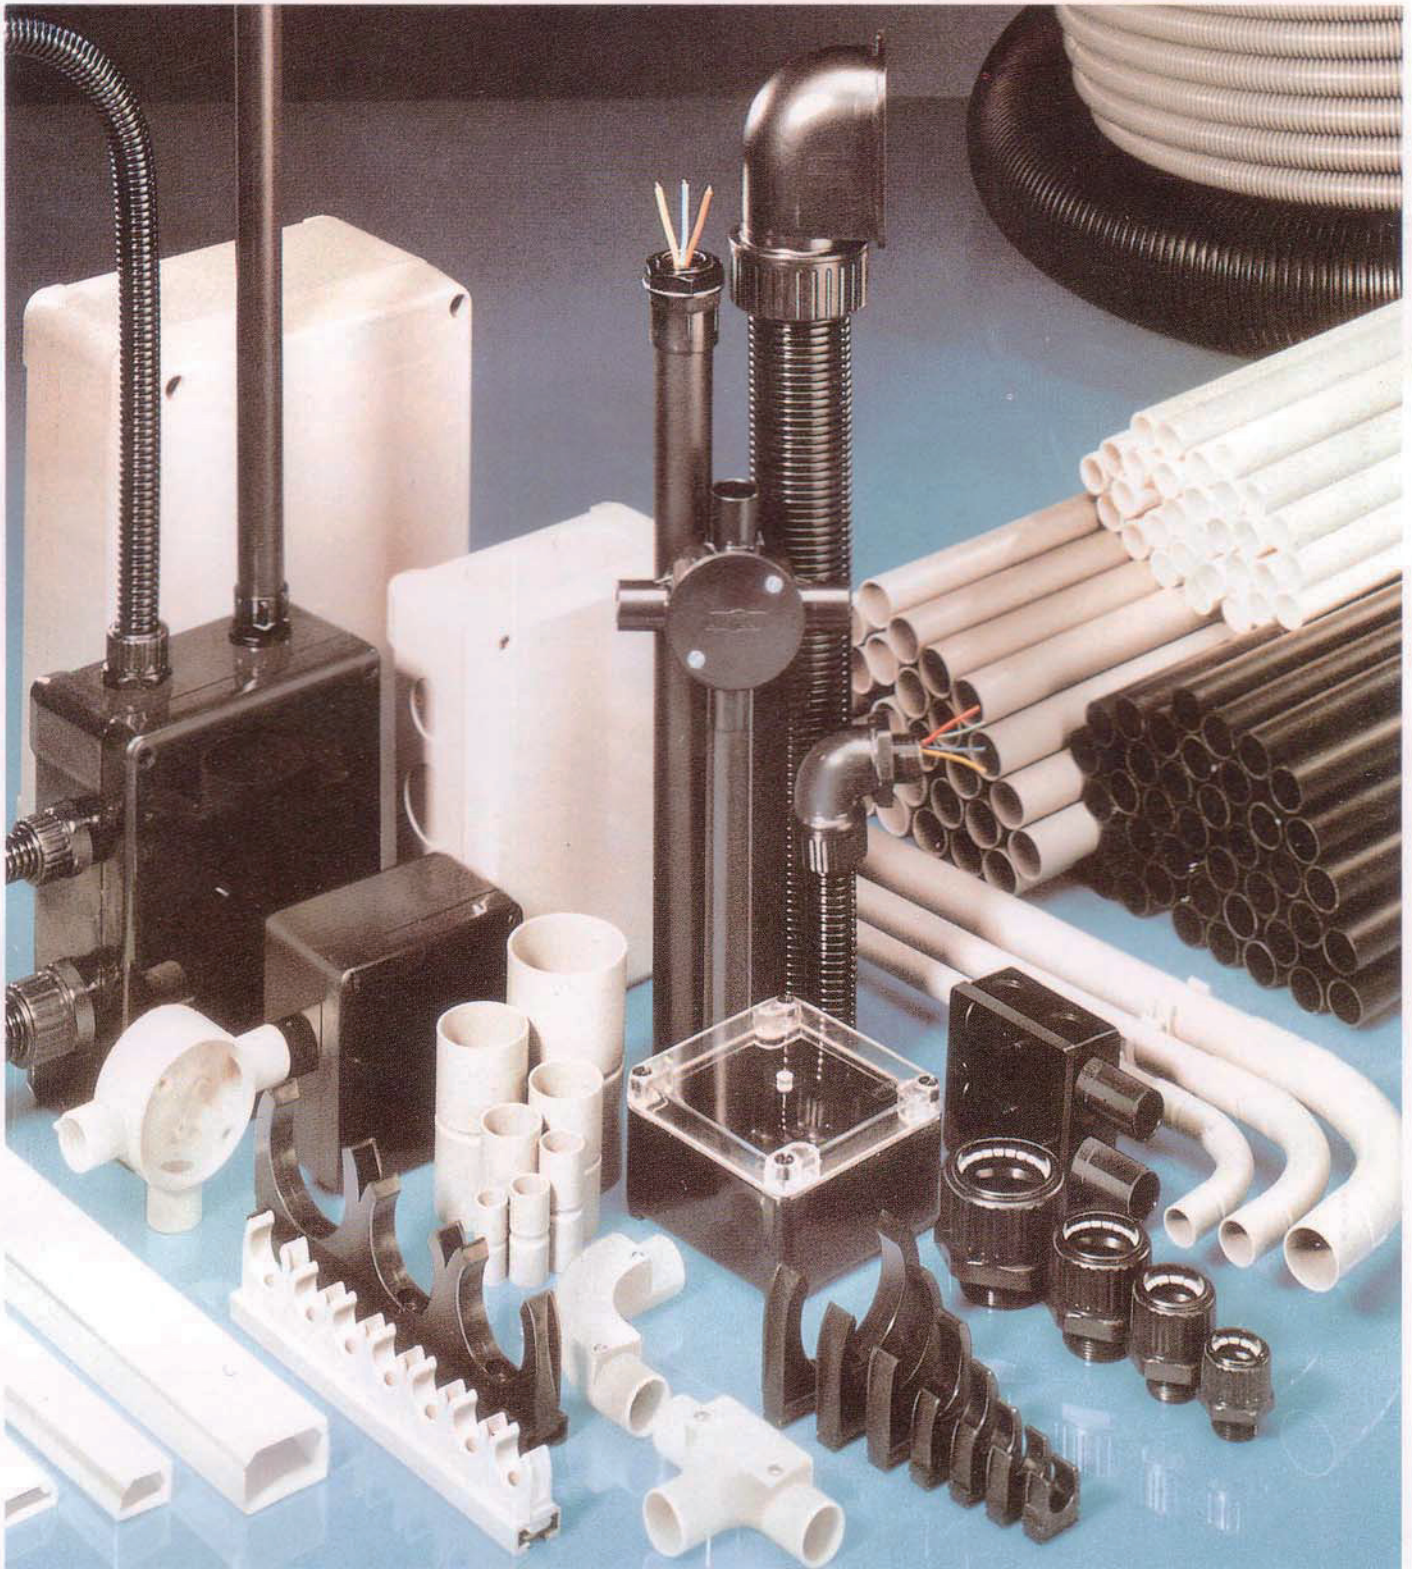

PVC Electrical Conduit & Fittings

We deliver the power ...

SUPERMOON LIMITED **sonepar**
hong kong

超滿有限公司 香港沙田火炭黃竹洋街9-13號仁興中心1006室

Unit 1006, Yan Hing Centre, 9-13 Wong Chuk Yeung St., Fo Tan, Shatin, N.T., H.K.

Tel/電話: (852) 2691 9166

Fax/傳真: (852) 2693 2927

E-mail/電子郵件: mail@supermoonltd.com

Website/網址: www.supermoonltd.com

DIETZEL
UNIVOLT