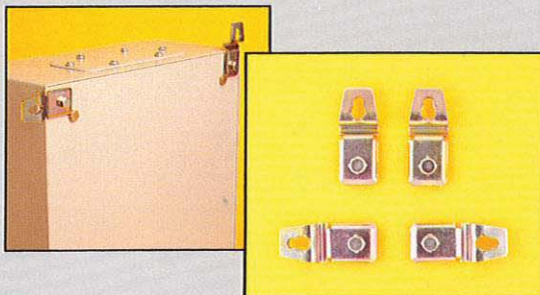

WALL MOUNTING BRACKETS (4 pcs. per set)

Type No. WMB-01