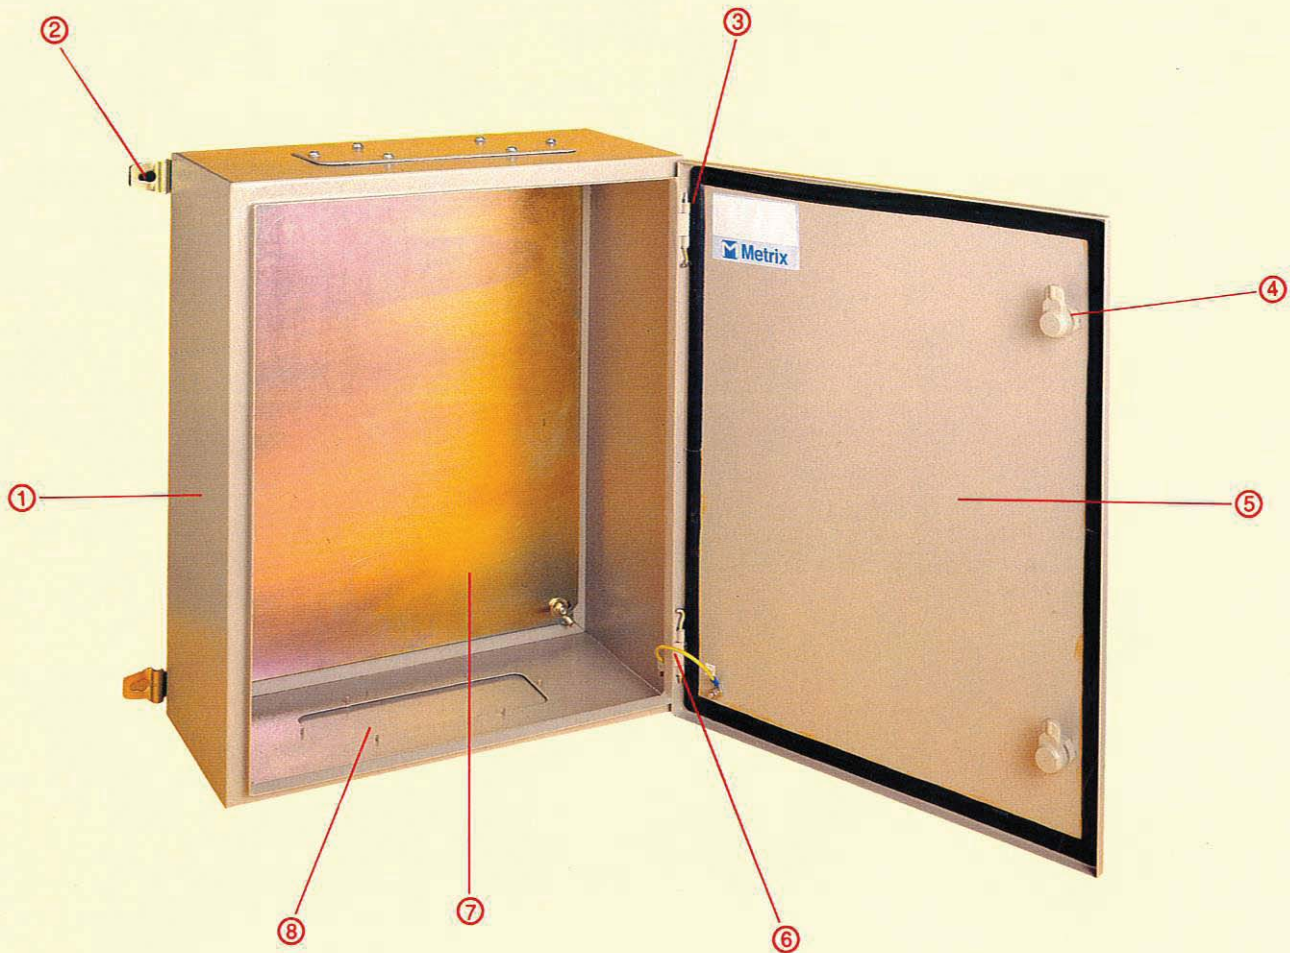

- ① The enclosures are manufactured from heavy gauge galvanized sheet steel finished with stoved, textured light grey polyester - epoxy powder coating
- ② 4 external wall mounting brackets, suitable for both Horizontal or vertical mounting
- ③ Doors are fitted with easily detachable concealed hinges, permitting more than 110° opening
- ④ Standard door locks are operated by plastic T - shape handles
- ⑤ Hinged door sealed with neoprene rubber gaskets
- ⑥ 2 earthing studs M6 with nuts (Earthing leads are available as an extra)
- ⑦ Zine plated sheet steel mounting plate with earth terminal and mounting holes
- ⑧ Flange plate with sealing rubber gasket

Options are available upon request

- Stainless steel enclosures
- Higher degree of protection, e.i. IP-55 and IP-65
- Other modular sizes
- Other colours, electric orange or RAL 7032
- Safety cylinder locks or castell locks