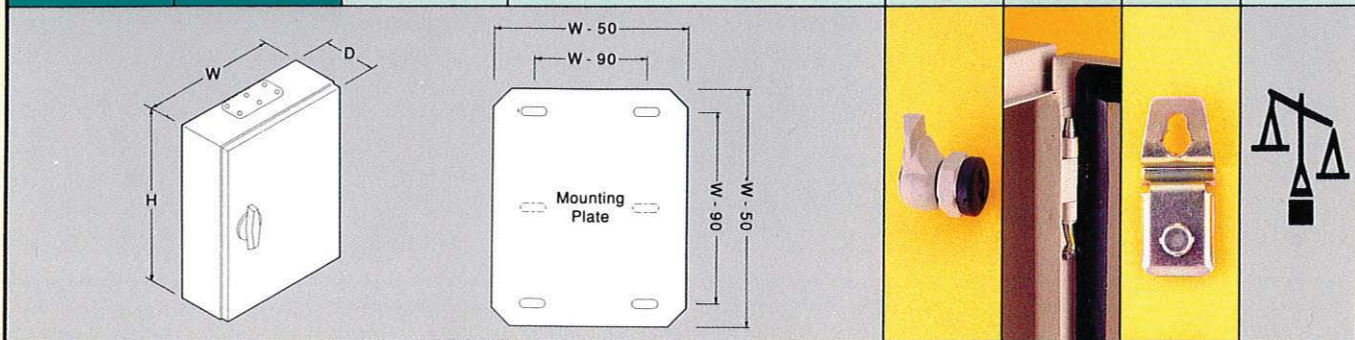

Type "ME" Wall Mounting Metal Enclosures

IP - 54

(BS 5490, DIN 40050 and IEC 529)

Dimensions (mm)			Type No.	No. of Locks	No. of Hinges	No. of Wall Brackets	Approx. Weight (Kg.)
Width W	Height H	Depth D					
200	250	140	ME - 20 x 25 x 14	1	2	4	3.4
250	300	140	ME - 25 x 30 x 14	1	2	4	4.5
		200	ME - 25 x 30 x 20	1	2	4	5.2
300	300	140	ME - 30 x 30 x 14	1	2	4	5.2
		200	ME - 30 x 30 x 20	1	2	4	5.9
300	400	140	ME - 30 x 40 x 14	1	2	4	6.4
		200	ME - 30 x 40 x 20	1	2	4	7.3
400	500	140	ME - 40 x 50 x 14	2	2	4	9.6
		200	ME - 40 x 50 x 20	2	2	4	10.7
		260	ME - 40 x 50 x 26	2	2	4	11.8
400	600	140	ME - 40 x 60 x 14	2	2	4	13.9
		200	ME - 40 x 60 x 20	2	2	4	15.8
		260	ME - 40 x 60 x 26	2	2	4	16.8
500	600	140	ME - 50 x 60 x 14	2	2	4	16.7
		200	ME - 50 x 60 x 20	2	2	4	18.3
		260	ME - 50 x 60 x 26	2	2	4	19.9
		320	ME - 50 x 60 x 32	2	2	4	21.5
500	700	140	ME - 50 x 70 x 14	2	2	4	19.1
		200	ME - 50 x 70 x 20	2	2	4	20.8
		260	ME - 50 x 70 x 26	2	2	4	22.6
		320	ME - 50 x 70 x 32	2	2	4	24.4
600	800	200	ME - 60 x 80 x 20	2	3	4	27.2
		260	ME - 60 x 80 x 26	2	3	4	29.3
		320	ME - 60 x 80 x 32	2	3	4	31.3
		380	ME - 60 x 80 x 38	2	3	4	33.4
600	1000	260	ME - 60 x 100 x 26	2	3	6	35.6
		320	ME - 60 x 100 x 32	2	3	6	38.0
		380	ME - 60 x 100 x 38	2	3	6	40.3
		450	ME - 60 x 100 x 45	2	3	6	43.1
800	1000	260	ME - 80 x 100 x 26	2	3	6	45.1
		320	ME - 80 x 100 x 32	2	3	6	47.7
		380	ME - 80 x 100 x 38	2	3	6	50.4
		450	ME - 80 x 100 x 45	2	3	6	53.5
800	1200	260	ME - 80 x 120 x 26	3	3	6	52.9
		320	ME - 80 x 120 x 32	3	3	6	55.9
		380	ME - 80 x 120 x 38	3	3	6	58.8
		450	ME - 80 x 120 x 45	3	3	6	62.3

* A mounting plate is delivered with each metal enclosure.