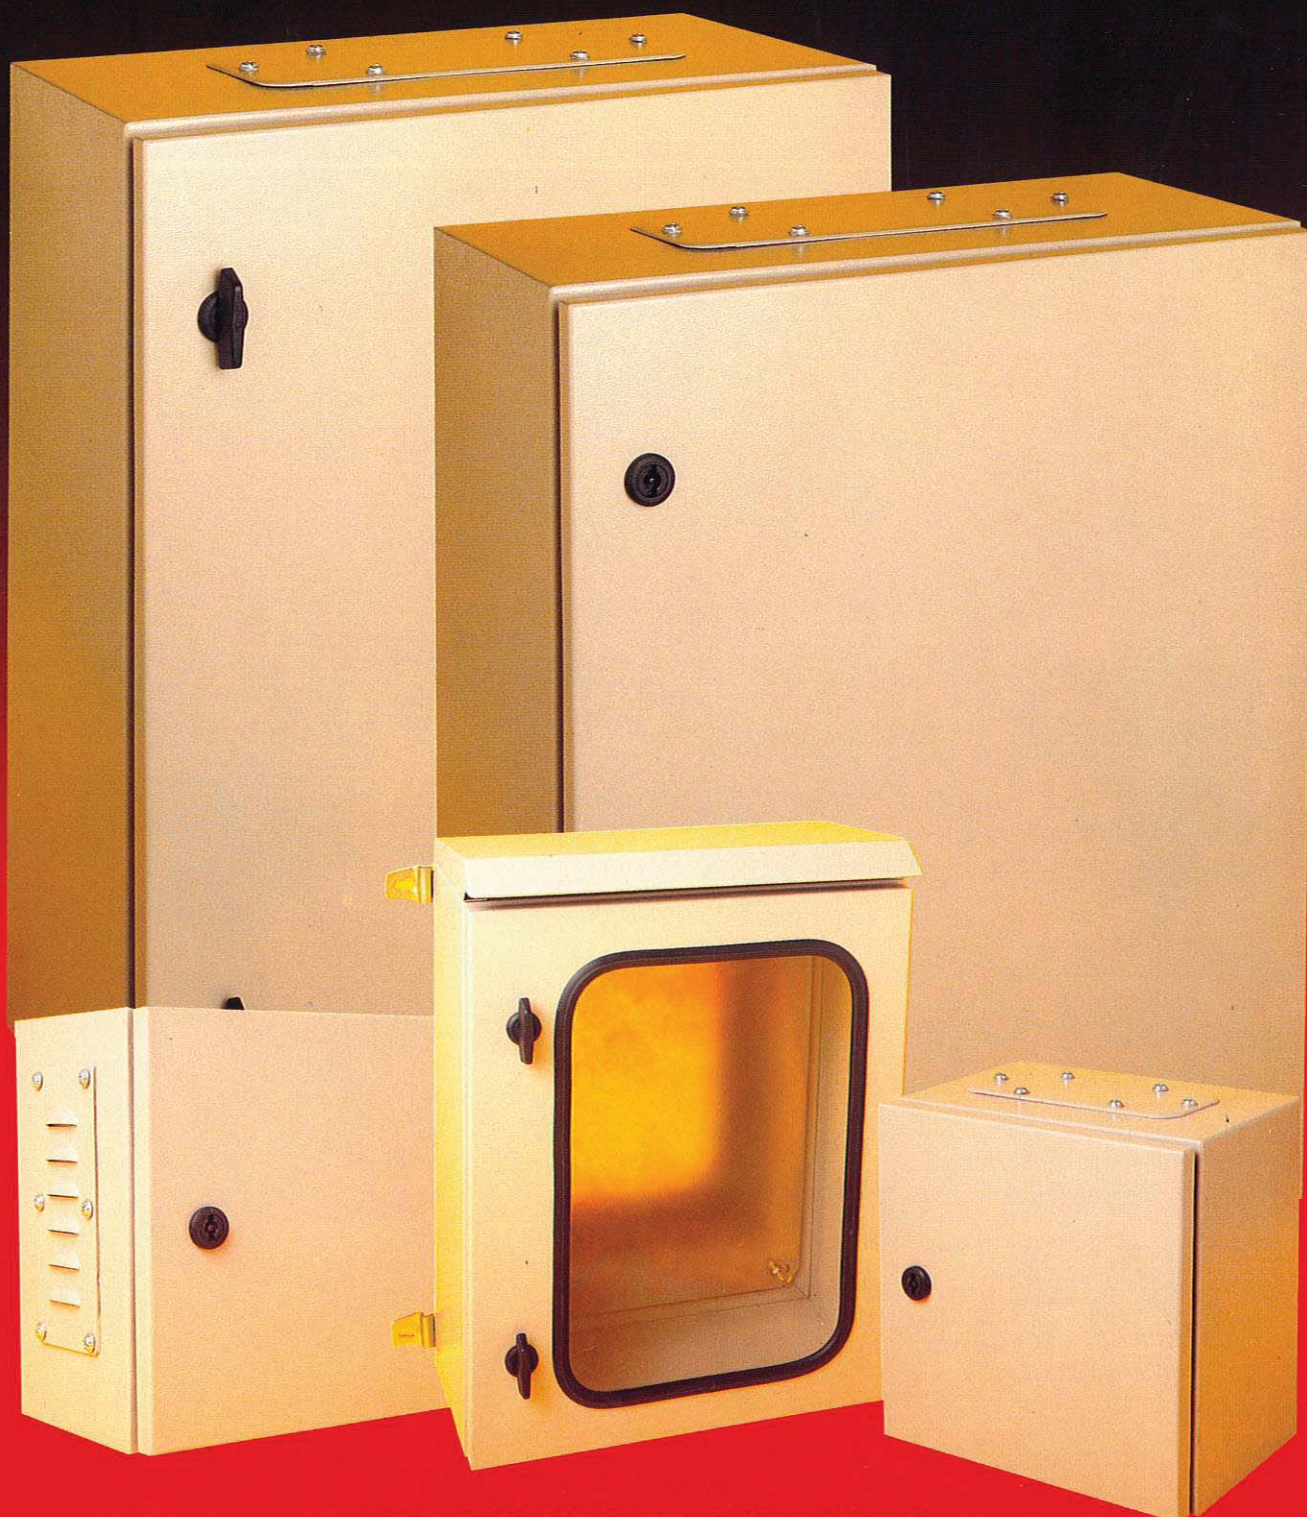

Metrix

Wall Mounting Metal Enclosures

IP-54 (BS 5490, DIN 40050 and IEC 529)

TYPE

SUPERMOON

Powering modern work and life

Order at 訂貨熱線 :

香港批發 / 分銷 T (852) 2781 2855

澳門批發 / 分銷 T (853) 2822 2751

工程 / 商業項目 T (852) 2691 9166

E enquiry@supermoon.hk

www.supermoon.hk

37 - STANDARD MODULES