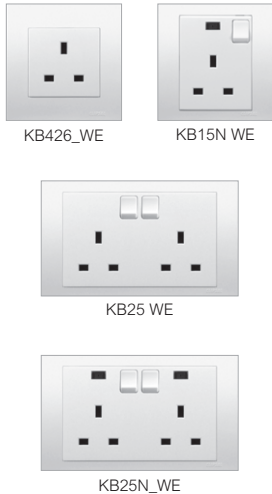

Sockets 插座

Description	Unit Pack Inner box/Carton	Unit Reference	Unit Price HK$
13A 1 Gang Socket 13A 單位連保護門插座	10/100	KB426_WE	$32.00
13A 1 Gang Switched Socket 13A 單位連保護門有掣插座	8/80	KB15 WE	$38.00
13A 1 Gang Switched Socket with Neon 13A 單位連保護門有掣插座連指示燈	8/80	KB15N WE	$68.00
13A 2 Gang Socket 13A 兩位連保護門插座	6/60	KB426_WE	$59.00
13A 2 Gang Switched Socket 13A 兩位連保護門有掣插座	5/50	KB25 WE	$80.00
13A 2 Gang Switched Socket with Neon 13A 兩位連保護門有掣插座連指示燈	5/50	KB25N_WE	$140.00